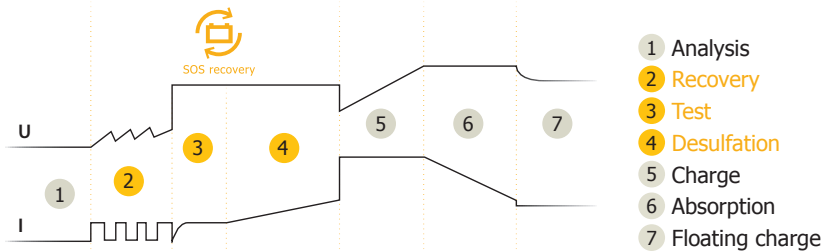

The GYSFLASH 4.12 is specifically designed to charge small vehicles' 12V batteries such as small urban cars, motorbikes, jet-skis, go-karts or lawnmowers. Its 7 step intelligent charging curve provides an optimal charge and charges in half the time of a traditional charger.

IDEAL FOR SMALL CARS

- **Designed for 12 V batteries from 1.2 to 70 Ah**, or for maintenance charging up to a 130 Ah.
- **Winter mode ❄️ / start stop AGM batteries :**
 - Charge mode for cold weather (*less than 5°C*).
 - Optimal mode for Start & Stop batteries (AGM).
- **Cigarette lighter adaptor**, charge the battery by connecting the Gysflash to the cigarette lighter of the vehicle (*optional cable*).
- **Optimised maintenance charge**, the charger can remain plugged in indefinitely during winter to maintain the health of the battery. «Auto Restart» feature so the charger can restart automatically with the right settings after a power cut.

HIGH PERFORMANCE CHARGE

- The **7 step charging curve** ensures maximum battery performance and longevity.
- It recovers deeply discharged batteries >2V (*SOS Recovery* ).

Supplied with :

-  Clamps (45 cm)
-  Eyelets - M6 (45 cm)
-  Male connector (145 cm)

ERGONOMIC

- Ultra-compact design, light and portable.
- Quick / easy to connect waterproof connectors.
- Resistant to dust and water ingress (IP65 - not waterproof).
- Can be attached to a wall.

ACCESSORIES